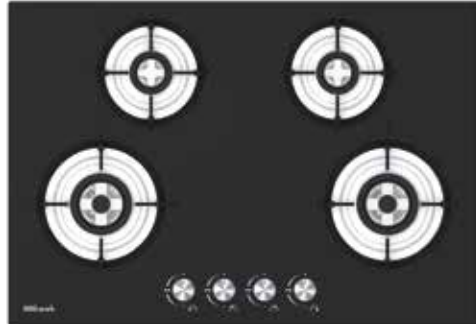

HOBTOPS

BRASS BURNERS

ARCADE

MRP: ₹21,770/-

Width	Knob Placement	Ignition Type	Burner	Pan Support	Finish	Nozzle Location	Product Dimension	Cutting Dimension
80 cm	Front Control Knob	Auto-Ignition, Battery-Operated	2 Mini Triple Ring Burners + 2 Double Ring Burners	Matte-Stamping Steel Round	Toughened Glass	Backside Towards Left	W 760 x D 520 mm	W 690 x D 480 mm