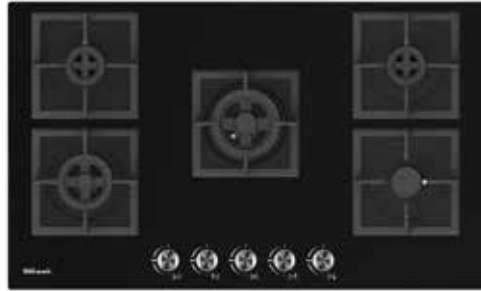

HERCULES

MRP: ₹32,170/-

| Width | Knob Placement | Ignition Type | Burner | Pan Support | Finish | Nozzle Location | Product Dimension | Cutting Dimension |
|-------|--------------------|---------------------------------|--|--------------------|-----------------|-----------------------|-------------------|-------------------|
| 90 cm | Front Control Knob | Auto-Ignition, Battery-Operated | 1 Triple Ring Burner + 1 Mini Triple Ring Burner + 2 Medium Ring Burner + 1 Small Ring Burner | Cast Iron - Square | Toughened Glass | Backside Towards Left | W 860 x D 520 mm | W 825 x D 475 mm |