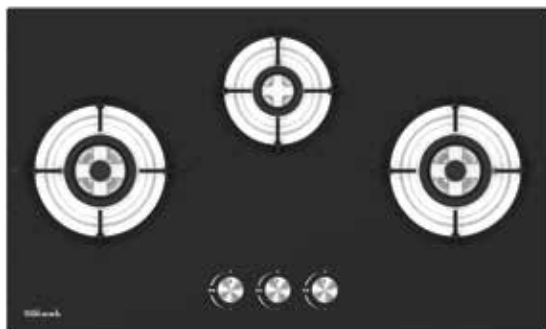

MRP: ₹21,770/-

| Width | Knob Placement | Ignition Type | Burner | Pan Support | Finish | Nozzle Location | Product Dimension | Cutting Dimension |
|-------|--------------------|---------------------------------|--|----------------------------|-----------------|-----------------------|-------------------|-------------------|
| 80 cm | Front Control Knob | Auto-Ignition, Battery-Operated | 2 Mini Triple Ring Burners + 2 Double Ring Burners | Matte-Stamping Steel Round | Toughened Glass | Backside Towards Left | W 760 x D 520 mm | W 690 x D 480 mm |

QUARTO

MRP: ₹21,290/-

| Width | Knob Placement | Ignition Type | Burner | Pan Support | Finish | Nozzle Location | Product Dimension | Cutting Dimension |
|-------|--------------------|---------------------------------|--|----------------------------|-----------------|------------------------|-------------------|-------------------|
| 80 cm | Front Control Knob | Auto-Ignition, Battery-Operated | 2 Mini Triple Ring Burners + 2 Double Ring Burners | Matte-Stamping Steel Round | Toughened Glass | Backside Towards Right | W 780 x D 520 mm | W 690 x D 485 mm |